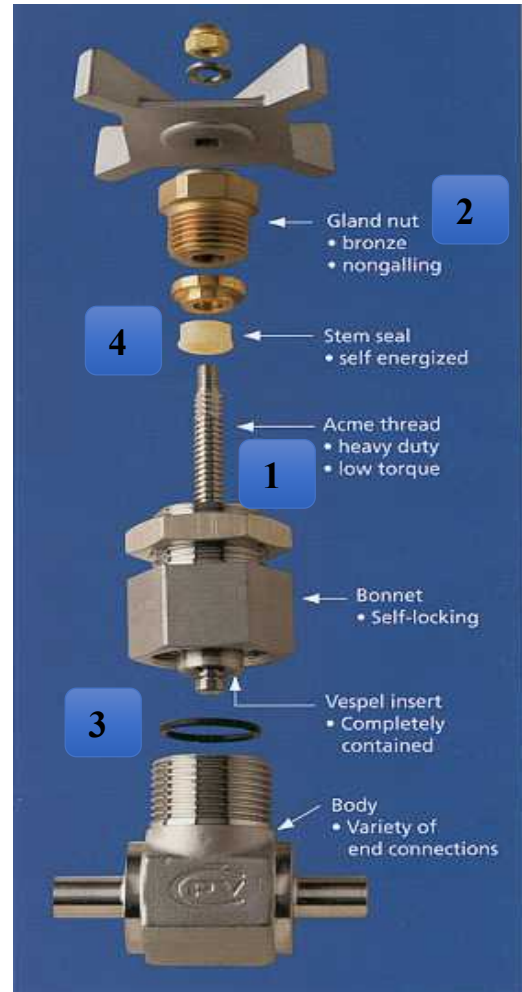

# Valve, CPV G0 & G1-Series Rebuild (G1SGPF-08 Shown)

**Spec Sheet**

CPV, G Series Valve, simplified and compact soft-seat design provides reliable heavy-duty service and long life. For more info visit: <https://www.thecryoshop.com/>

**DIMENSIONS**

Orifice	0.313
A-NPT :	1/2"-14
B	3.13
E	3.50
F	4.56
G	1.81
J (max.)	0.44
K	1.2

Item	Description	CryoVation #
1	Stem assembly for G1 Series	9043-3800
1	Stem assembly for G0 Series	9043-3799
2	Gland nut for G1 and G0	9043-3801
3	Body o-ring seal for G0	9043-3805
3	Body o-ring seal for G1	9043-3797
4	Stem Seal for G0	9043-3803
4	Stem Seal for G1	9043-3803
	Stem Tool for G1 and G0	9043-3796
	Cartridge Assembly for G0	9043-3795
	Cartridge Assembly for G1	9043-3814
	Repair Kit, G1 Series	9043-3831
	Repair Kit, G0 Series	9043-3830