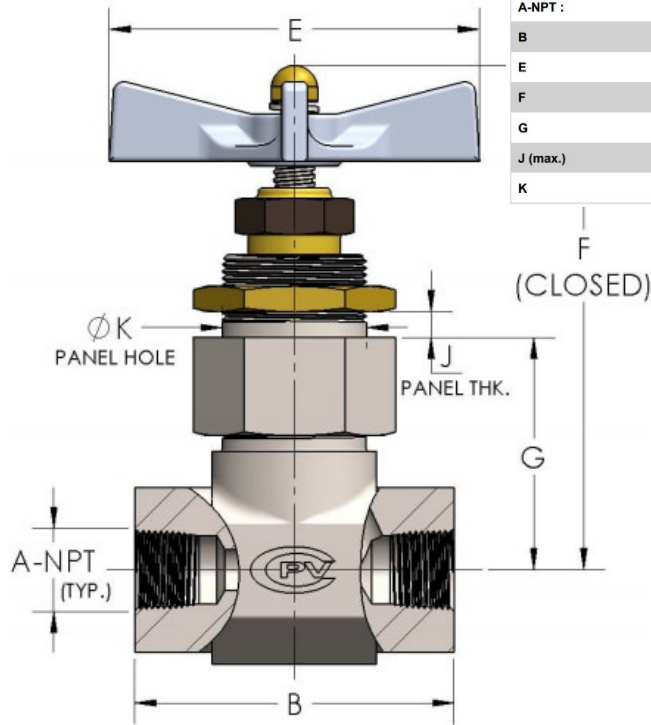

# Valve, CPV G0 & G1-Series Rebuild (G1SGPF-08 Shown)

**Spec Sheet**

CPV, G Series Valve, simplified and compact soft-seat design provides reliable heavy-duty service and long life. For more info visit: <https://www.thecryoshop.com/>

**DIMENSIONS**

Orifice	0.313
A-NPT :	1/2"-14
B	3.13
E	3.50
F	4.56
G	1.81
J (max.)	0.44
K	1.2

Item	Description	CryoVation #
1	Stem assembly for G1 Series	9043-3800
1	Stem assembly for G0 Series	9043-3799
2	Gland nut for G1 and G0	9043-3801
3	Body o-ring seal for G0	9043-3805
3	Body o-ring seal for G1	9043-3797
4	Stem Seal for G0	9043-3803
4	Stem Seal for G1	9043-3803
	Stem Tool for G1 and G0	9043-3796
	Cartridge Assembly for G0	9043-3795
	Cartridge Assembly for G1	9043-3814
	Repair Kit, G1 Series	9043-3831
	Repair Kit, G0 Series	9043-3830